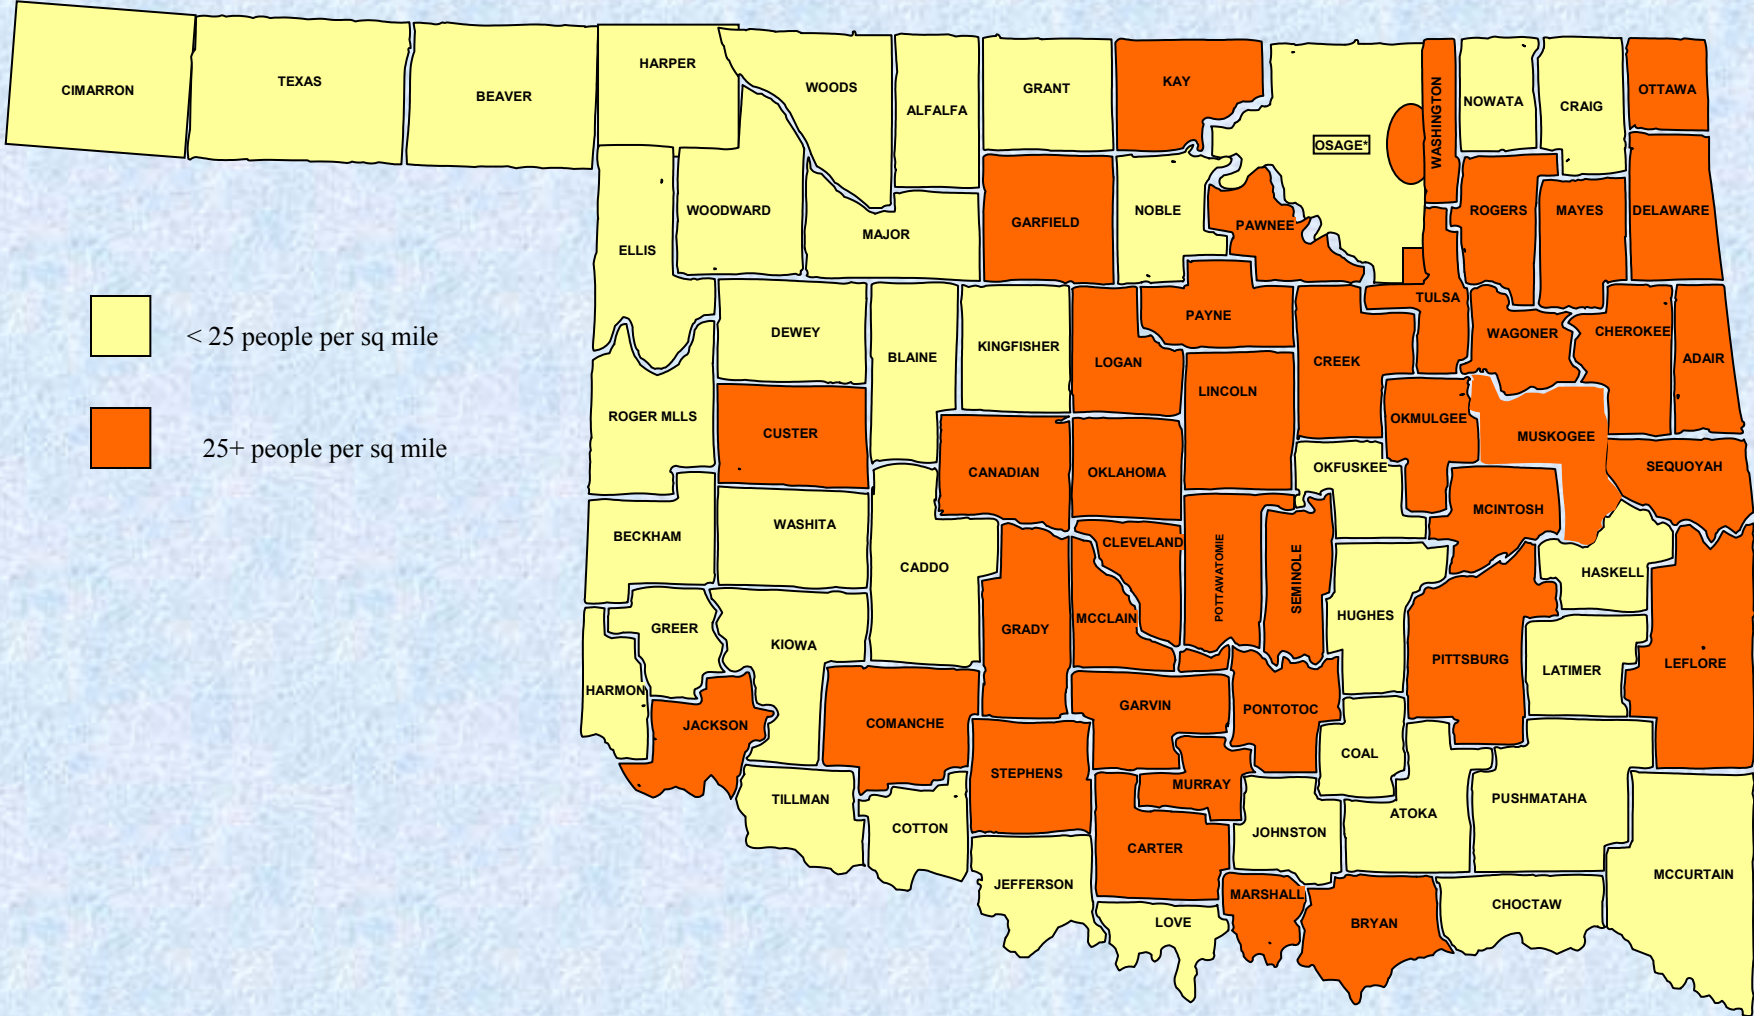

Oklahoma Counties with Population Density of Less than 25 People per Square Mile Based on 2000 Census Data

* Osage county is divided into two areas. Zip codes 74126, 74127, 74106, 74063, and 74003 will not be considered rural areas.